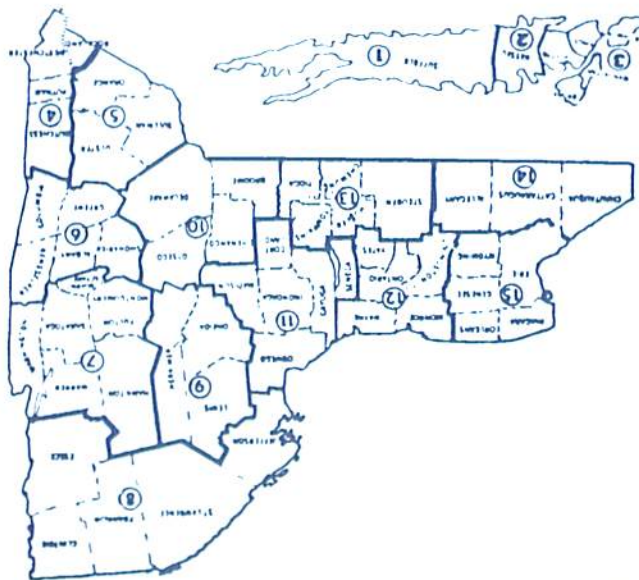

POLICE CONFERENCE OF NEW YORK MEMBERSHIP "POLICE SPEAKING FOR POLICE STATEWIDE"

15 Police Conference Districts

This map shows the Counties divided into 15 districts, in order that the Organizations in these districts can better plan to hold joint meetings, and organize members in police departments.